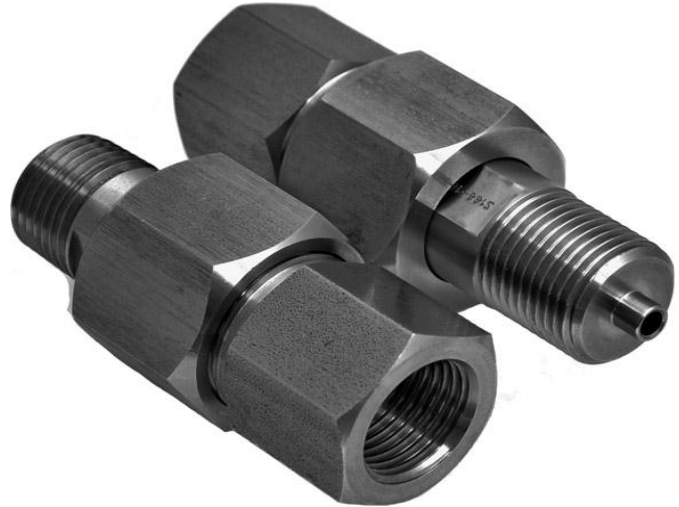

Budenberg

Made in Britain

Unit B2, Stuart Road,
Altrincham Business Park,
Altrincham WA14 5GJ,
United Kingdom.

budenberg.co.uk
sales@budenberg.co.uk
+44 (0)161 777 7300

Model: 10GA

The Budenberg Swivel Adaptors have been designed for the ease of design and installation of Pressure Gauges and other instrumentation where positional orientation can be determined on site

The standard material is Stainless Steel, Monel is available on request.

Ideal for connection of Pressure Gauges to valves, and aids the ease of installation especially of Differential Instruments. Sizes available are from 1/4" to 1/2" in various configurations.

Suitable for all media that is resistant to 316 Stainless Steel and Monel

Material Temperature

Body - 316 Stainless Steel as standard.
Monel 400 is available as an option

Connection Size

1/2" NPT Male / 1/2" BSP Female shown in picture

Other sizes available - please enquire

Pressure Ranges

700 Bar - As standard at ambient temperature.

Mounting

Inline

Swivel Adaptors

Temperature

Up to 400 Degrees Celsius at reduced working pressures

Testing

100% Pressure / Hydrostatically tested

Options

Customer names etched on the body, special designs undertaken, Male x Male connections
Please contact our Sales Office

NACE

Please enquire with our Sales Office